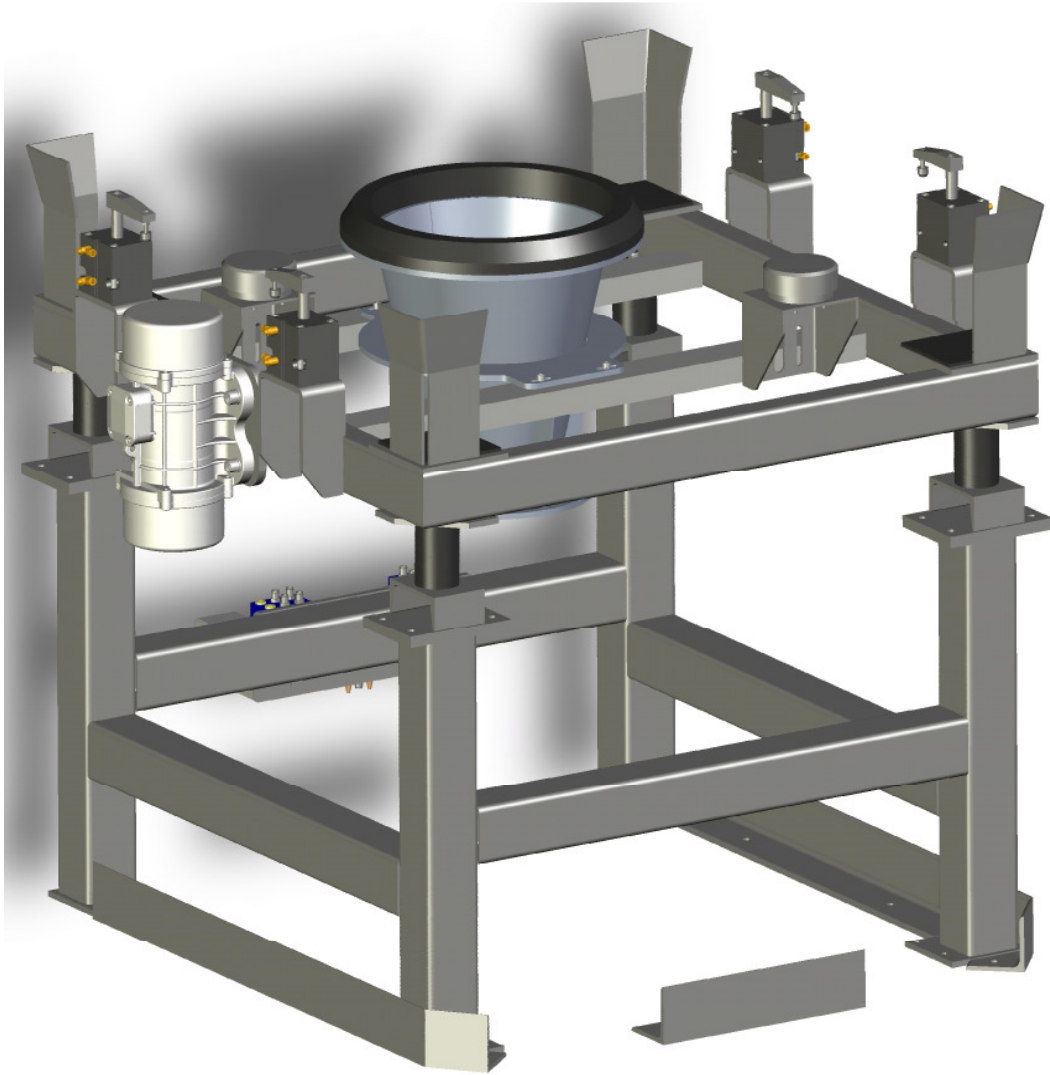

solids Container Discharger

Type CVD

Dust-free emptying of all types of containers, can be used globally, all metering and conveying systems can be connected, all container sizes are possible

Advantages:

- **Easy-to-operate**
- **Low-dust**
- **Can be used globally, all metering and conveying systems can be connected**
- **All container sizes are possible**
- **Low maintenance**

S.S.T.-Schüttguttechnik Maschinenbau GmbH
Lechwiesenstr. 21, 86899 Landsberg / Lech
Tel. 0049 (0)8191-3359-50 / Fax 0049 (0)8191-3359-55
E-mail SST@solids-service.de www.solids.de

solids Container Discharger Type CVD

Characteristics:

S.S.T.-Schüttguttechnik Maschinenbau GmbH

Lechwiesenstr. 21, 86899 Landsberg / Lech

Tel. 0049 (0)8191-3359-50 / Fax 0049 (0)8191-3359-55

E-mail SST@solids-service.de www.solids.de