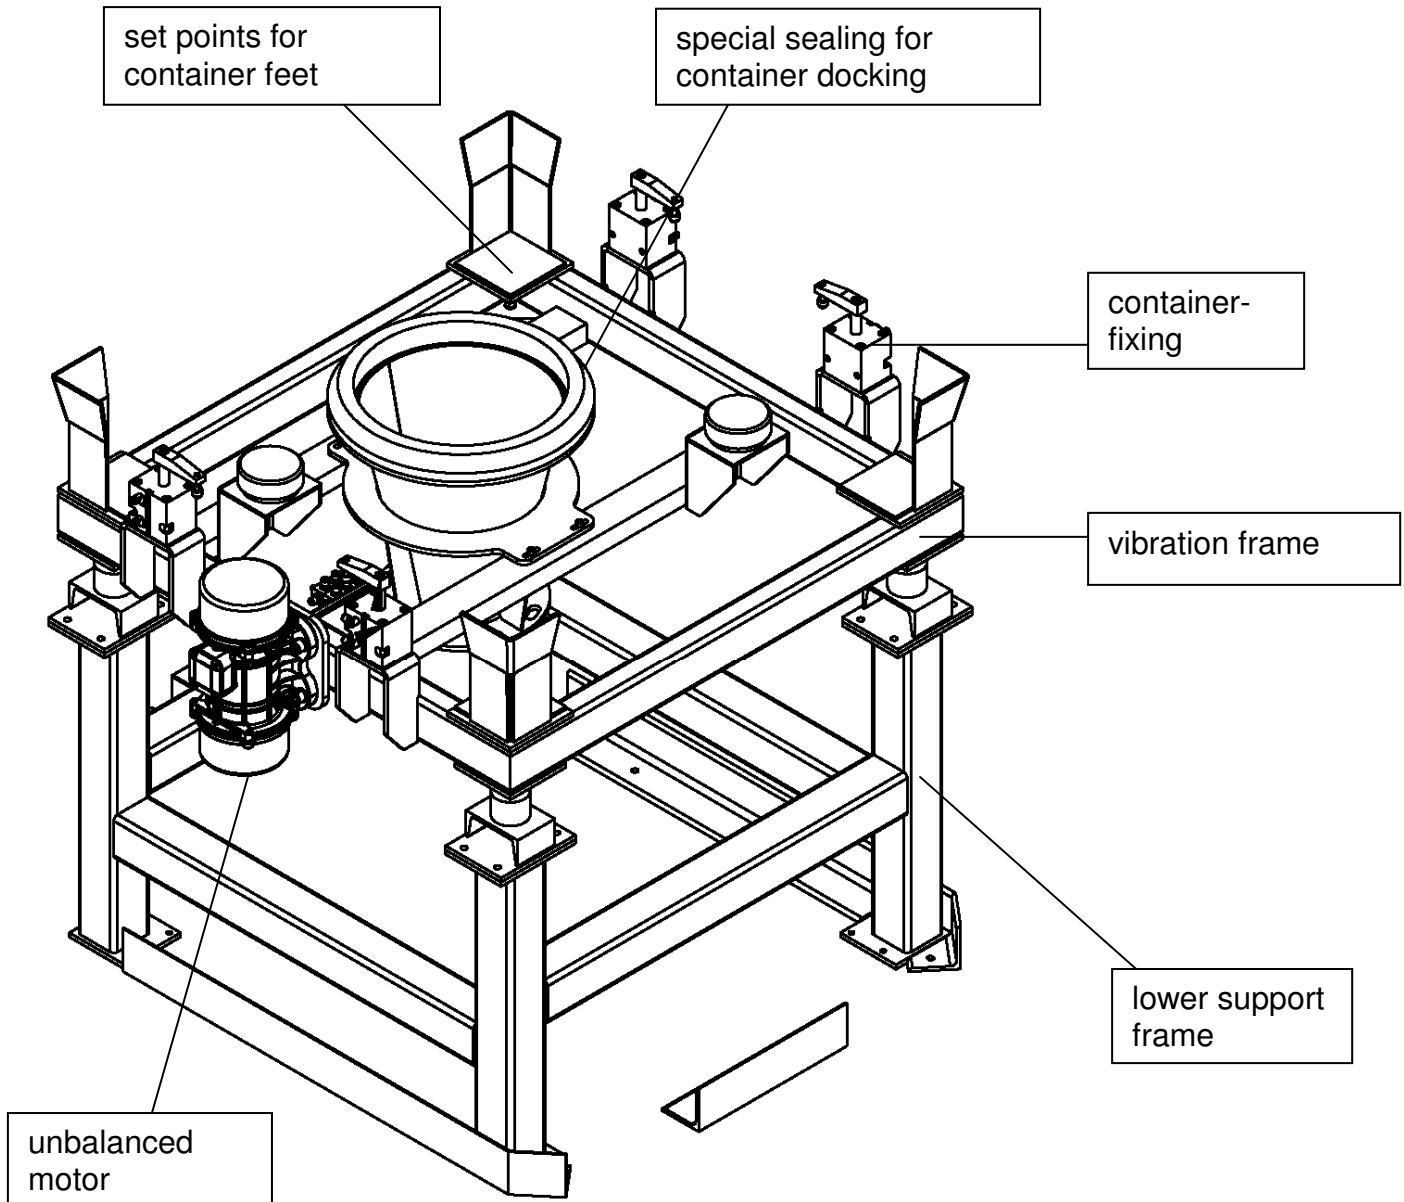

solids Container Discharger Type CVD

Characteristics:

S.S.T.-Schüttguttechnik Maschinenbau GmbH

Lechwiesenstr. 21, 86899 Landsberg / Lech

Tel. 0049 (0)8191-3359-50 / Fax 0049 (0)8191-3359-55

E-mail SST@solids-service.de www.solids.de